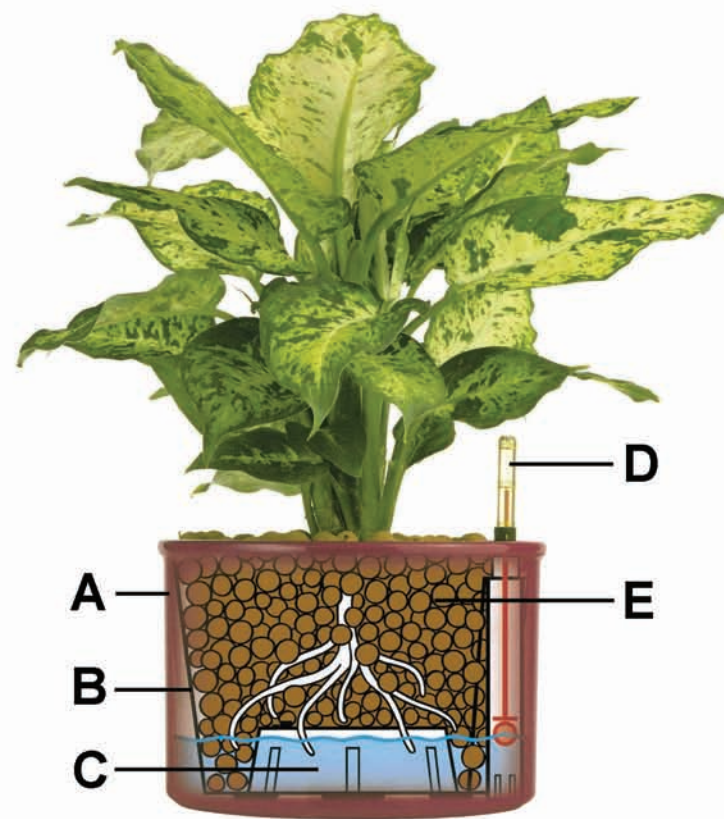

Opening hours FloraX
Mo-Fr 10am -5:30pm
Sa 10am-4pm
So closed

Opening hours CaféX
Mo-Fr 7am -5:30pm
Sa 9am-4pm
So closed

CaféX

HydroCulture

- Real, Healthy indoor plants
- Simple, Clean & Economical
- Soil free, no soil pests
- Odour free
- Easy maintenance
- Less watering
- No over or under watering
- Water level indicator
- Healthy living environment
- Complete package
- Ready to enjoy

Clever and ingenious structure and assembly

The whole system is hidden within a decorative pot **A**. The culture pot **B** is placed inside the decorative pot. The water mixed with fertilizer **C**, whose level in the pot is indicated by the water-level indicator **D**. This provides the plant with water and nutritive substances. The expanded clay **E** anchors the plant, stores air and water and has a decorative effect.

What is HydroCulture?

Your plants are rooted not in soil but in expanded clay granules, a clay-based one-hundred-percent natural product. In this way the plants profit by optimal growing conditions: an ideal balance between air, water and food supply. The reserve of nutrient solution in the pot provides a well-balanced feeding.