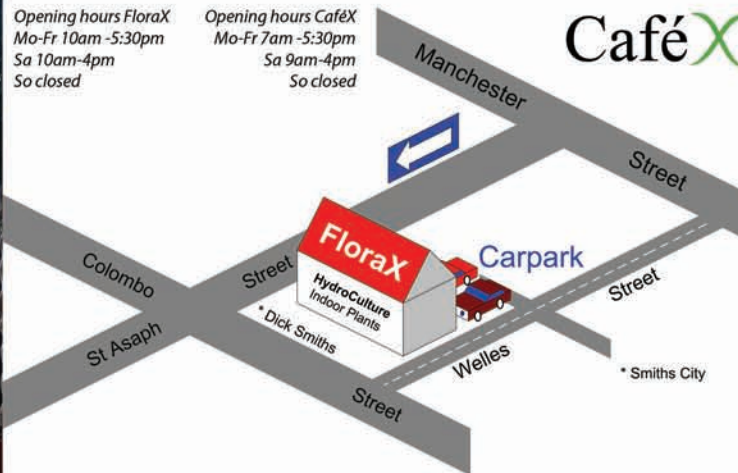

Opening hours FloraX
Mo-Fr 10am -5:30pm
Sa 10am-4pm
So closed

Opening hours CaféX
Mo-Fr 7am -5:30pm
Sa 9am-4pm
So closed

CaféX